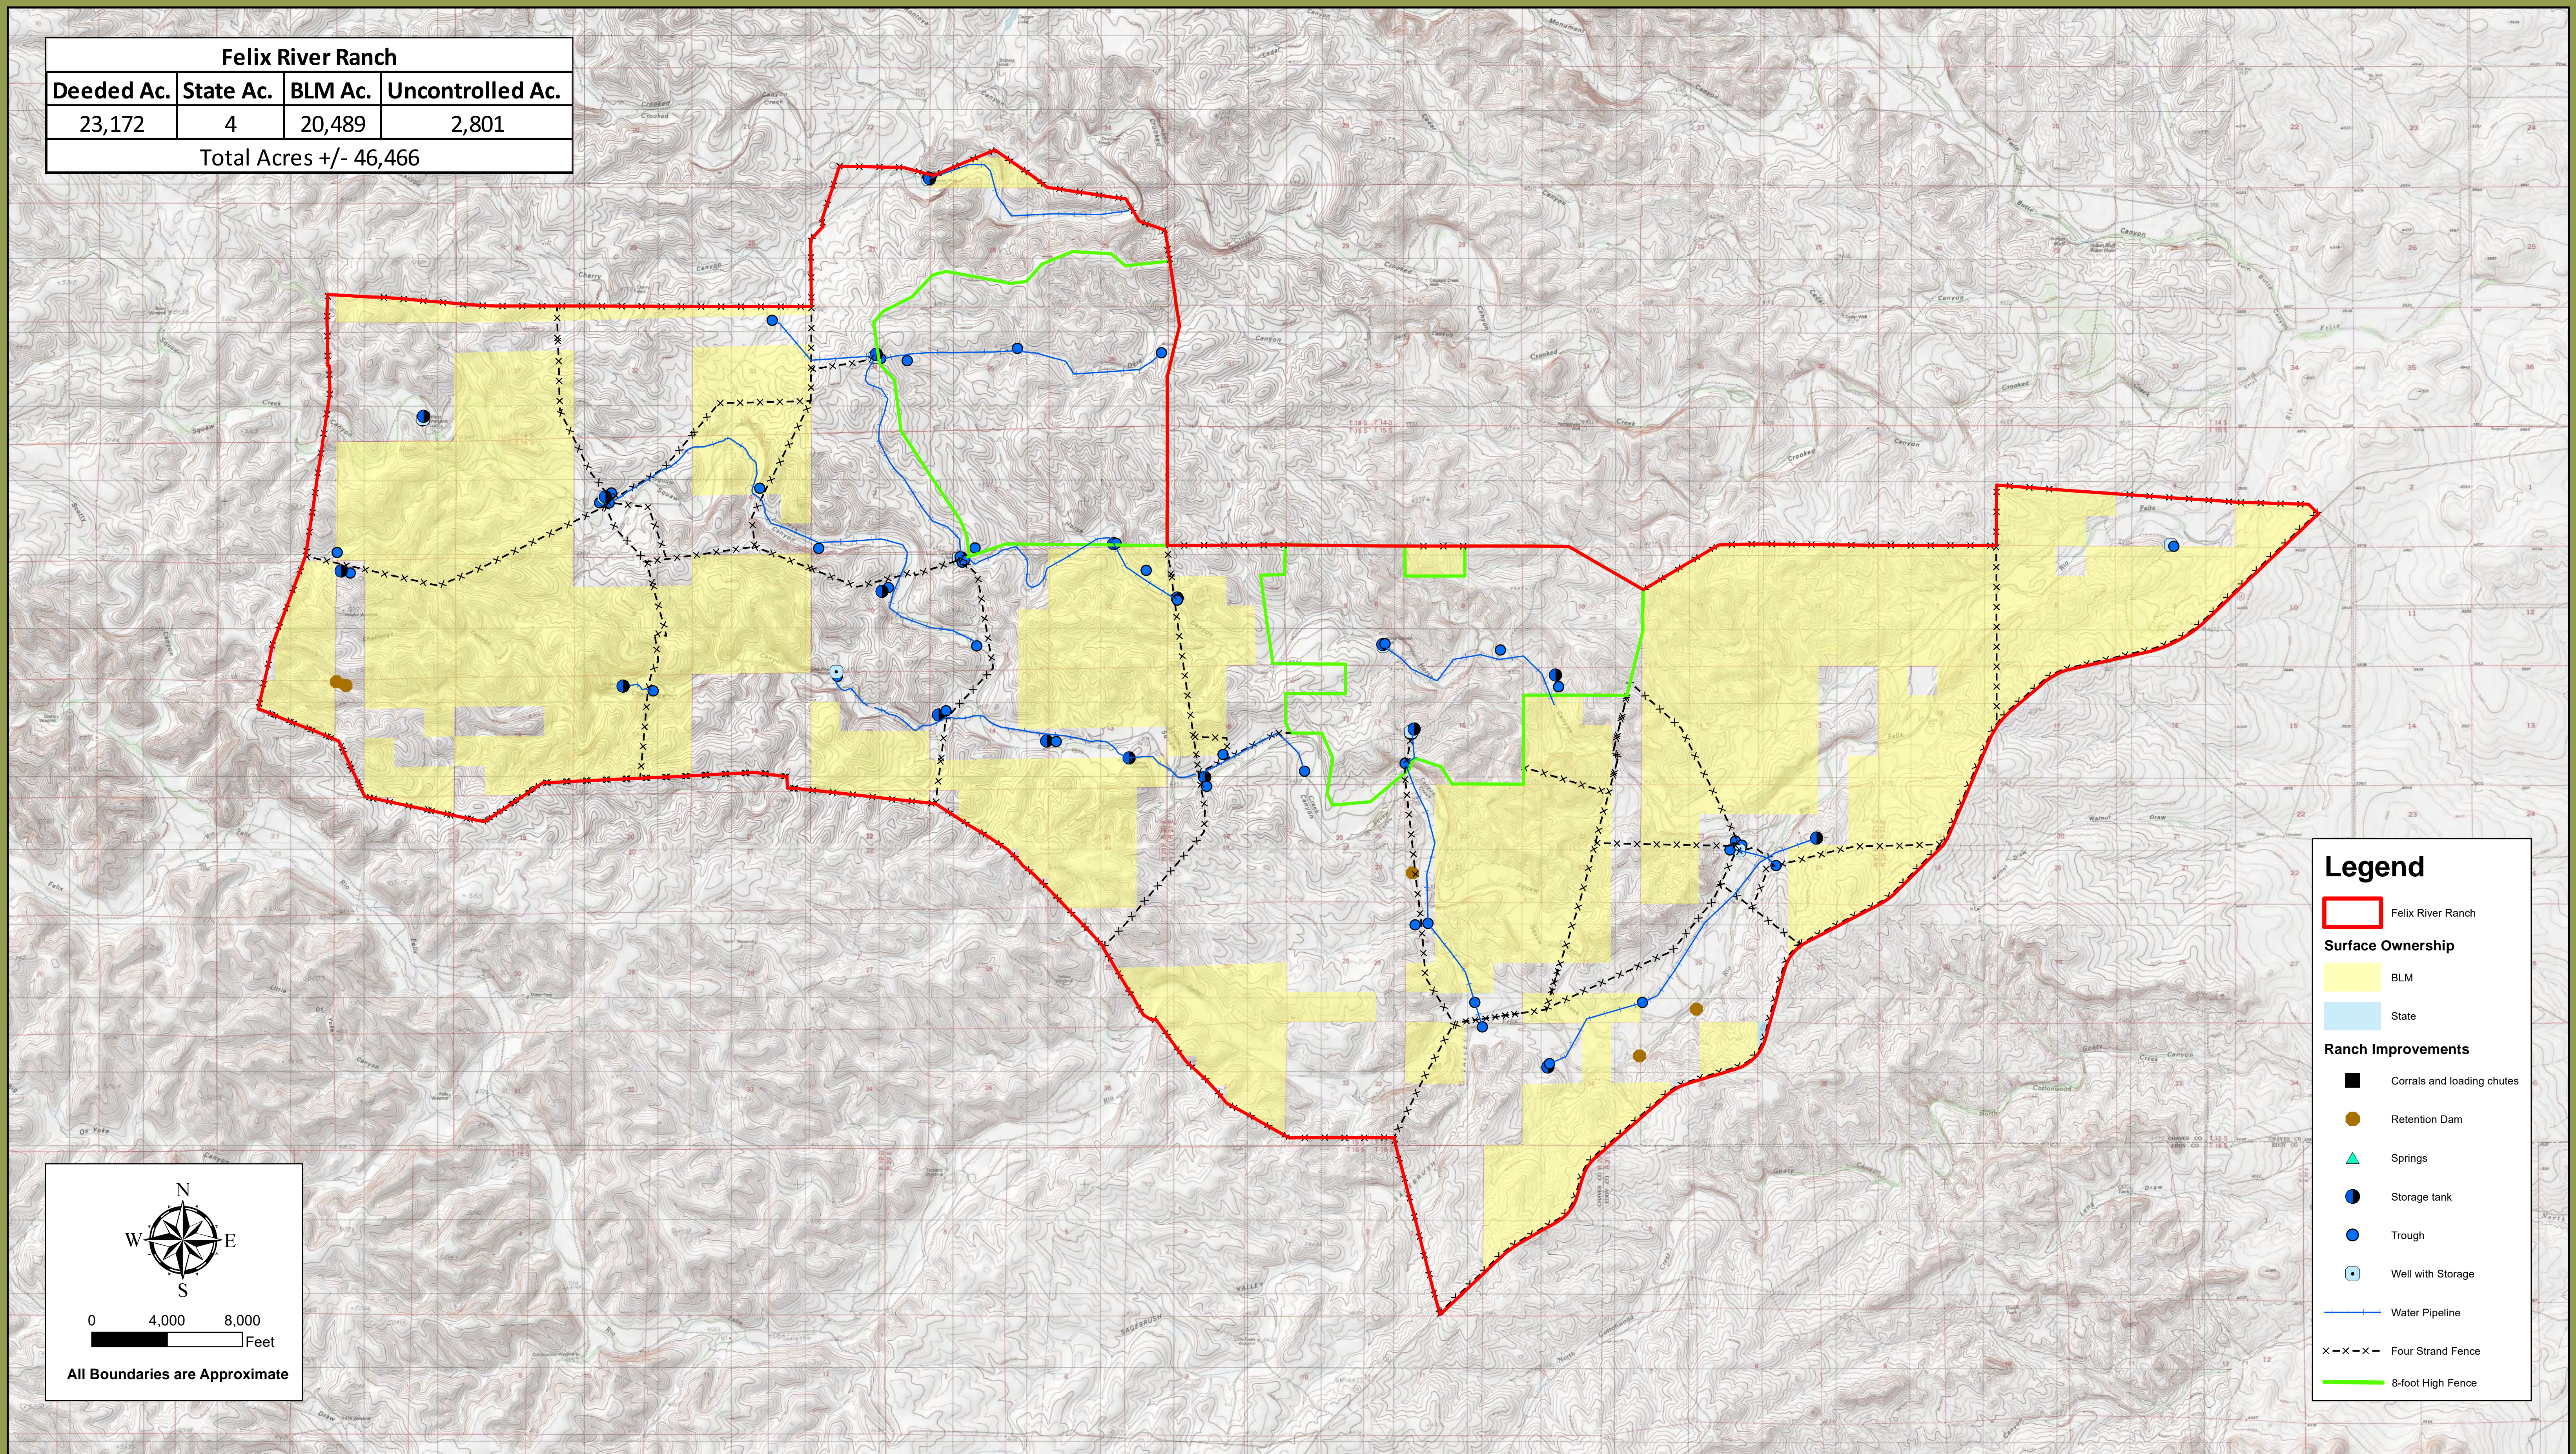

Felix River Ranch			
Deeded Ac.	State Ac.	BLM Ac.	Uncontrolled Ac.
23,172	4	20,489	2,801
Total Acres +/- 46,466			

Legend

- Felix River Ranch
- Surface Ownership**
- BLM
- State
- Ranch Improvements**
- Corrals and loading chutes
- Retention Dam
- Springs
- Storage tank
- Trough
- Well with Storage
- Water Pipeline
- Four Strand Fence
- 8-foot High Fence

0 4,000 8,000
Feet

All Boundaries are Approximate

Map is For Visual Aid Only • Not A Legal Land Survey

Ranchline represents some of the finest ranch and recreational properties in the country. We are even privileged to manage the operations of a select few. All of the Ranchline companies are singularly guided by a shared belief that excellence, accountability, independence and passion are what matter most. The Western attitude of old is still what we practice today: you must always... "ride for the brand"