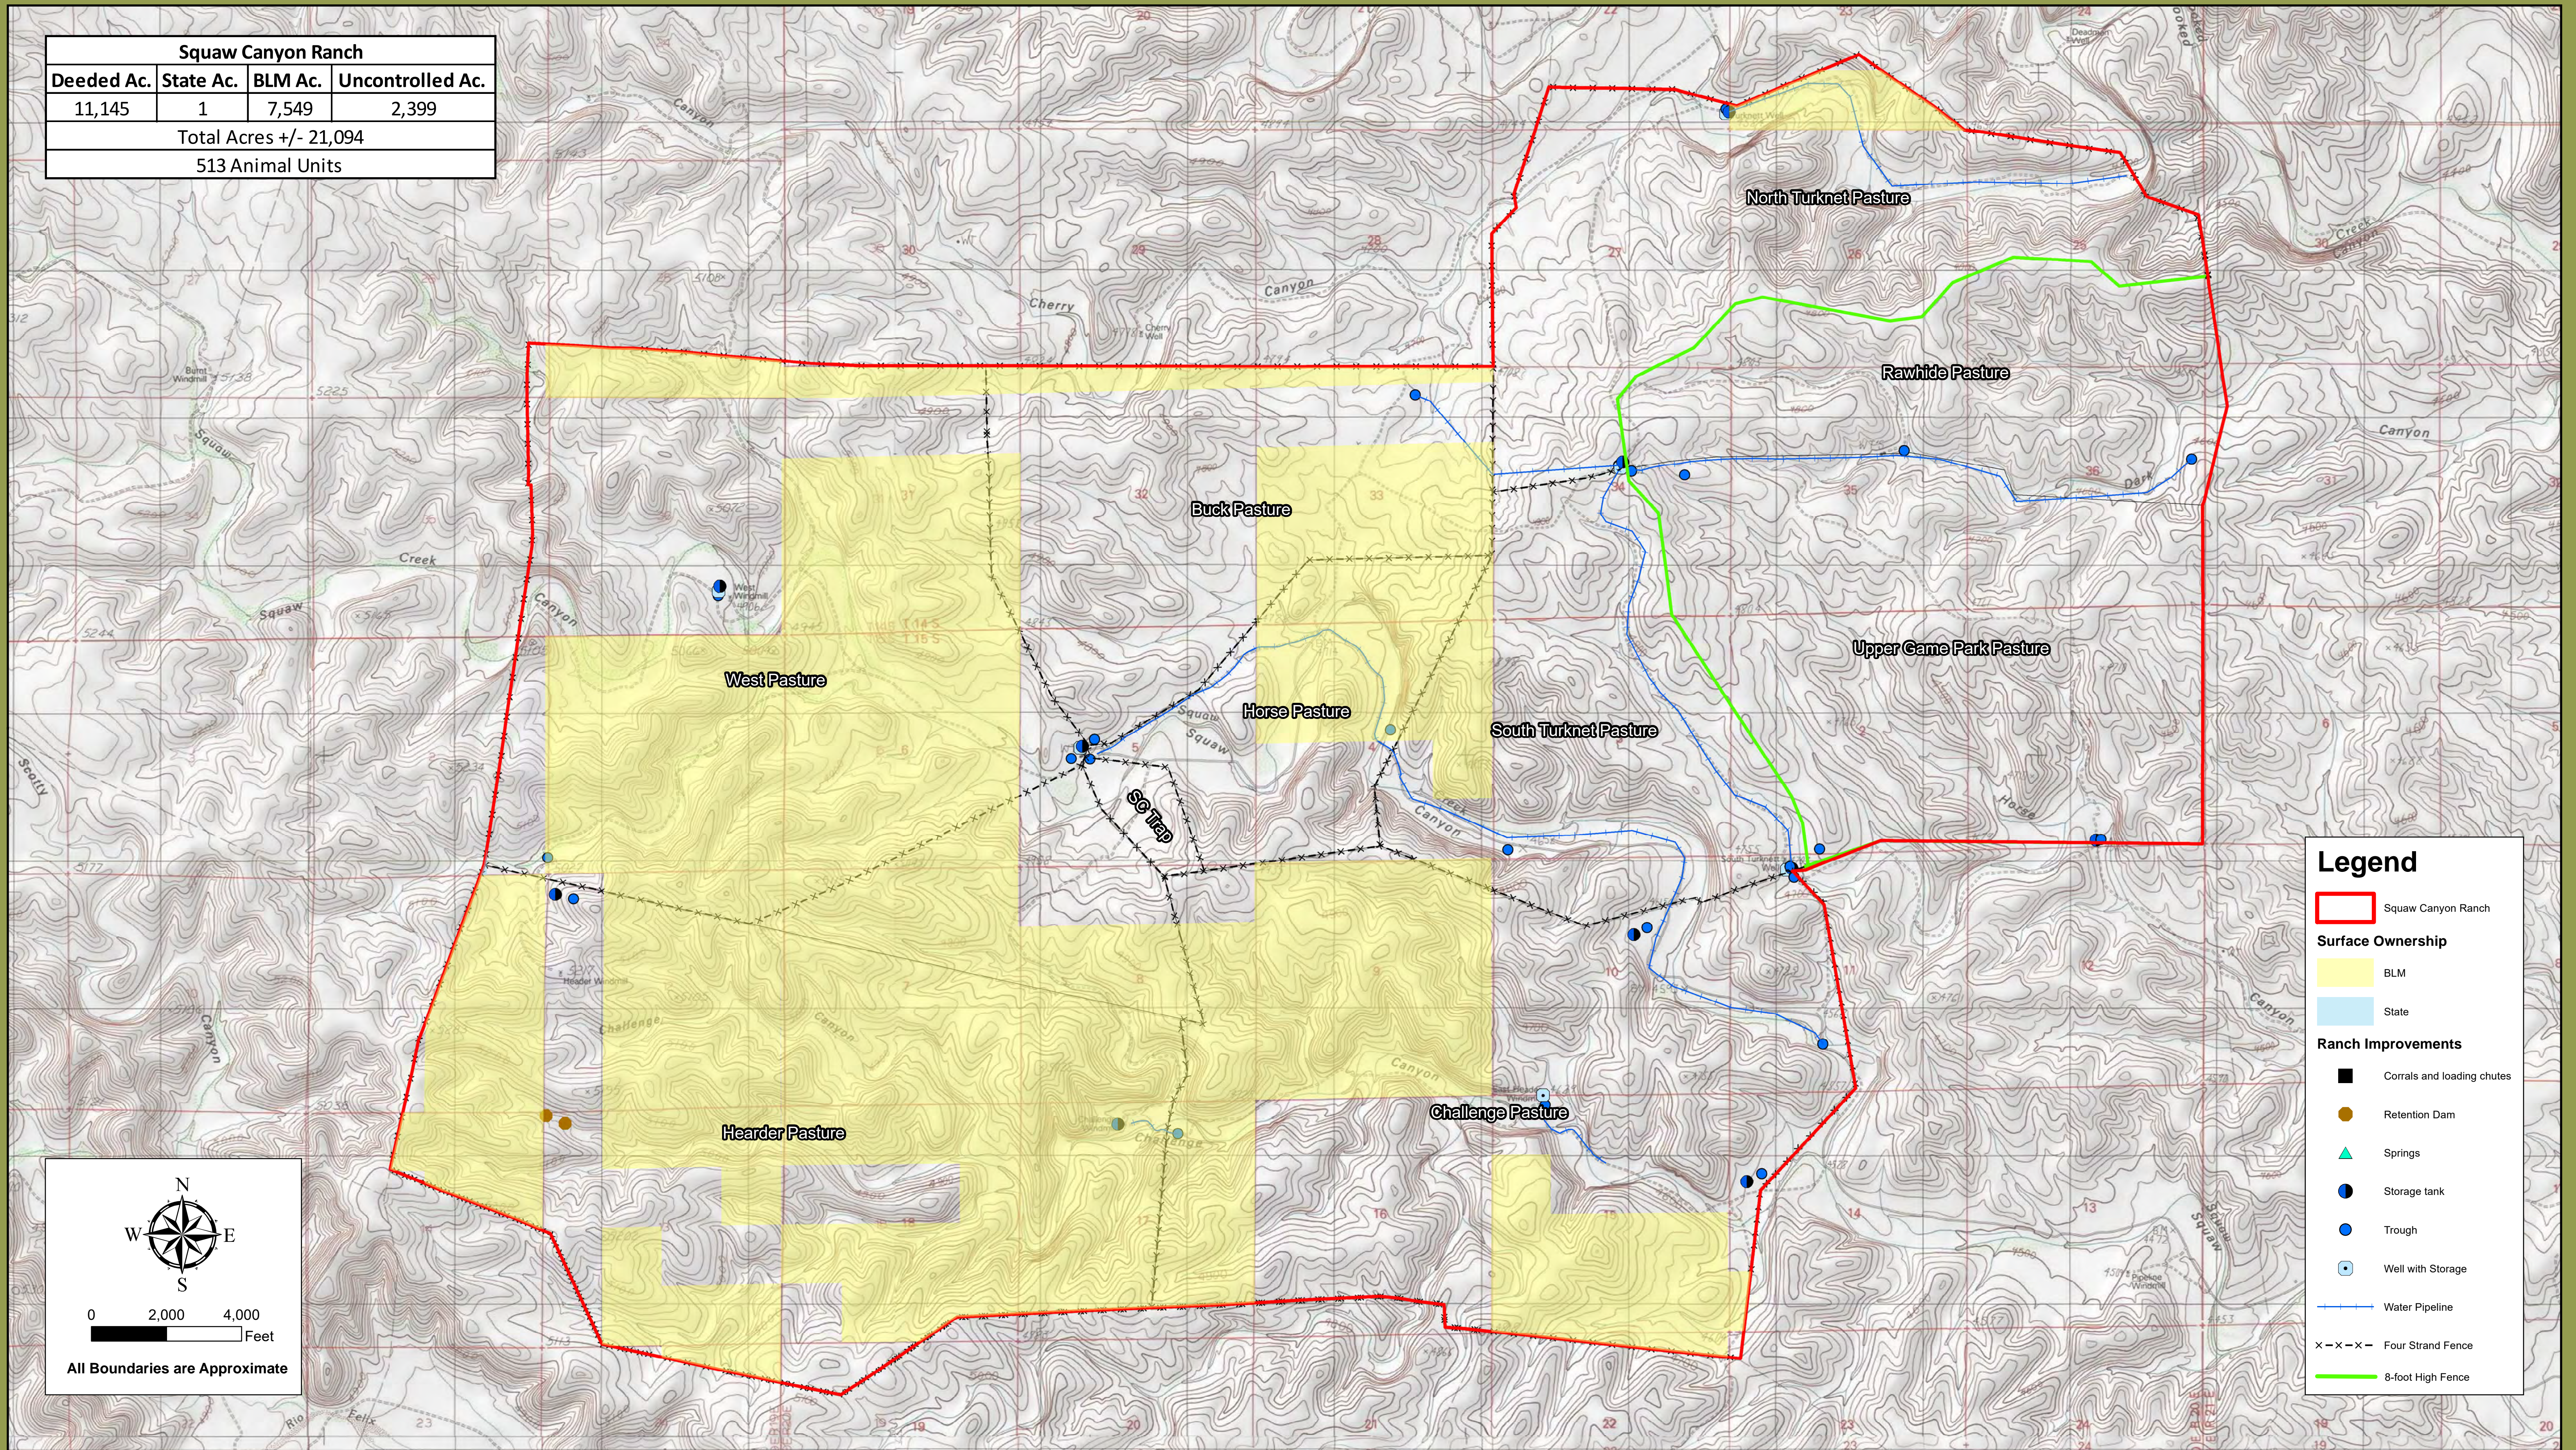

Squaw Canyon Ranch			
Deeded Ac.	State Ac.	BLM Ac.	Uncontrolled Ac.
11,145	1	7,549	2,399
Total Acres +/- 21,094			
513 Animal Units			

**Legend**

- Squaw Canyon Ranch
- Surface Ownership**
- BLM
- State
- Ranch Improvements**
- Corrals and loading chutes
- Retention Dam
- ▲ Springs
- Storage tank
- Trough
- Well with Storage
- Water Pipeline
- x-x-x-x Four Strand Fence
- 8-foot High Fence

All Boundaries are Approximate

Map is For Visual Aid Only • Not A Legal Land Survey

Ranchline represents some of the finest ranch and recreational properties in the country. We are even privileged to manage the operations of a select few. All of the Ranchline companies are singularly guided by a shared belief that excellence, accountability, independence and passion are what matter most. The Western attitude of old is still what we practice today: you must always... "ride for the brand"

# Squaw Canyon Ranch